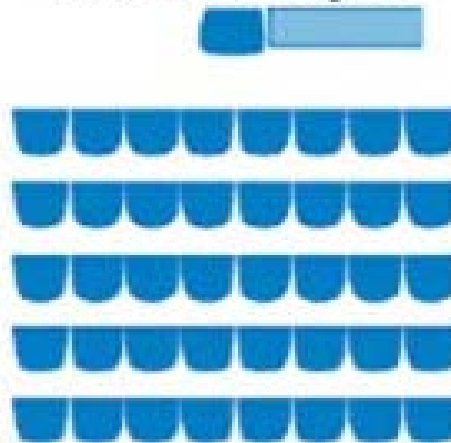

Meeting / Event Set up examples below (but limited to those below):

Classroom style

Seminar Style

Banquet style

Chevron style

Conference table

U-shape

Hollow square

Classroom style

Theatre style

Workshop style

***Also known as **Seminar style**

***Also known as **Lunch room style** (table can go North / South or East / West)